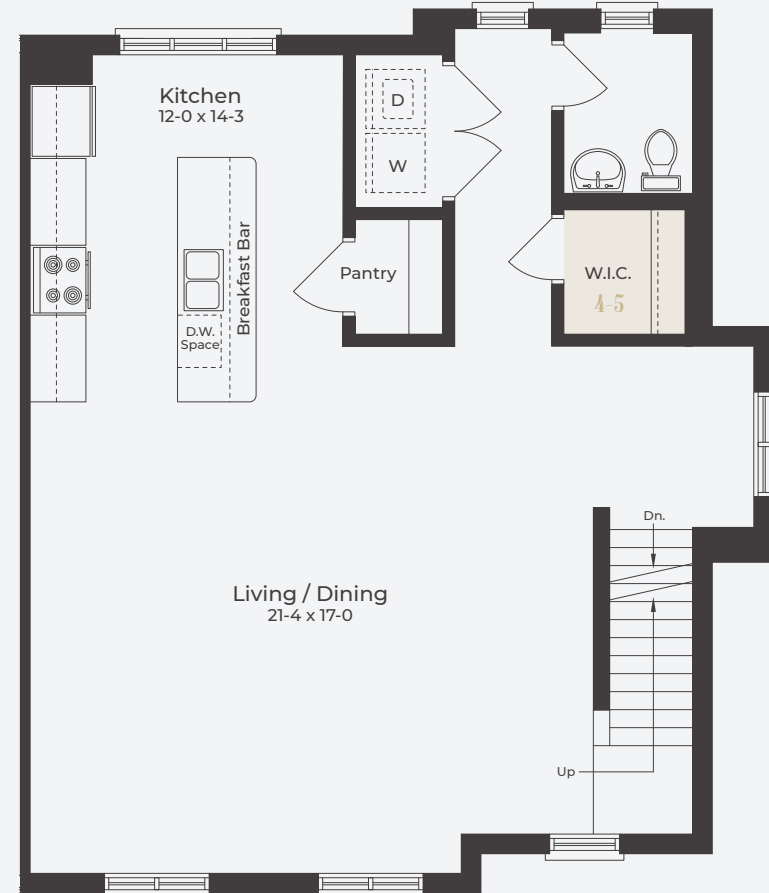

CHAMPAGNE
BOULEVARD COLLECTION
2144
SQ.FT
ENHANCED END UNIT

MAIN LEVEL