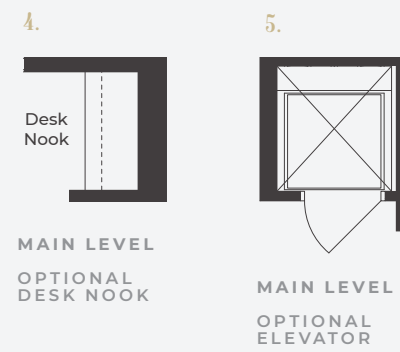

CHAMPAGNE
BOULEVARD COLLECTION
2144
SQ.FT
ENHANCED END UNIT

ENTRY LEVEL