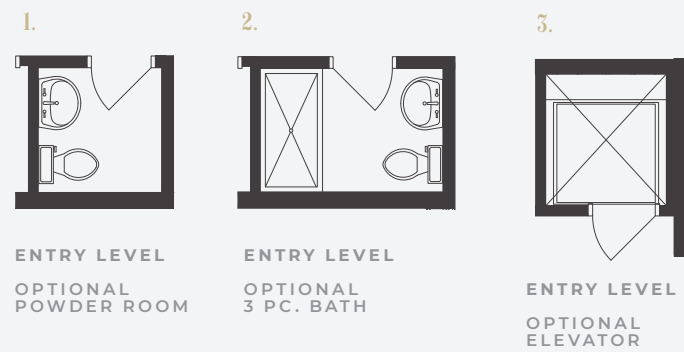

ENTRY LEVEL