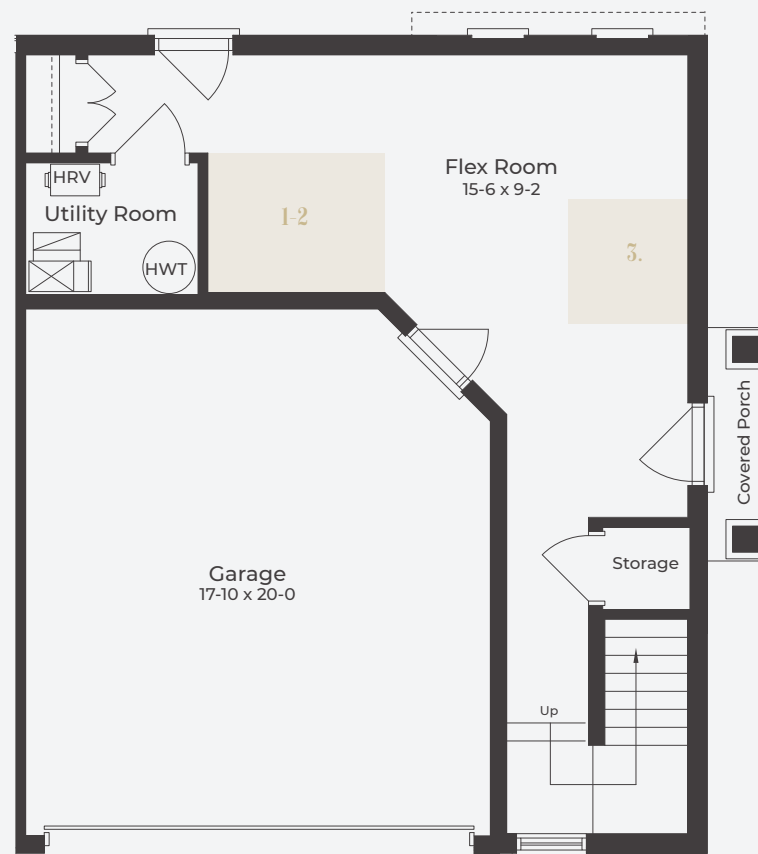

CHAMPAGNE
BOULEVARD COLLECTION
2144
SQ.FT
ENHANCED END UNIT