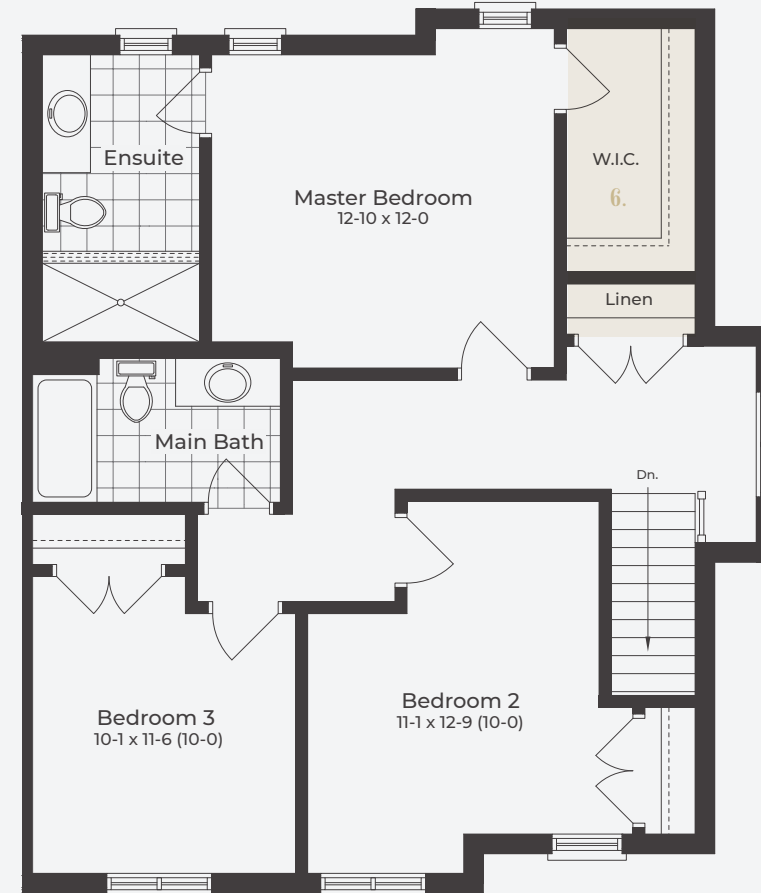

SECOND LEVEL